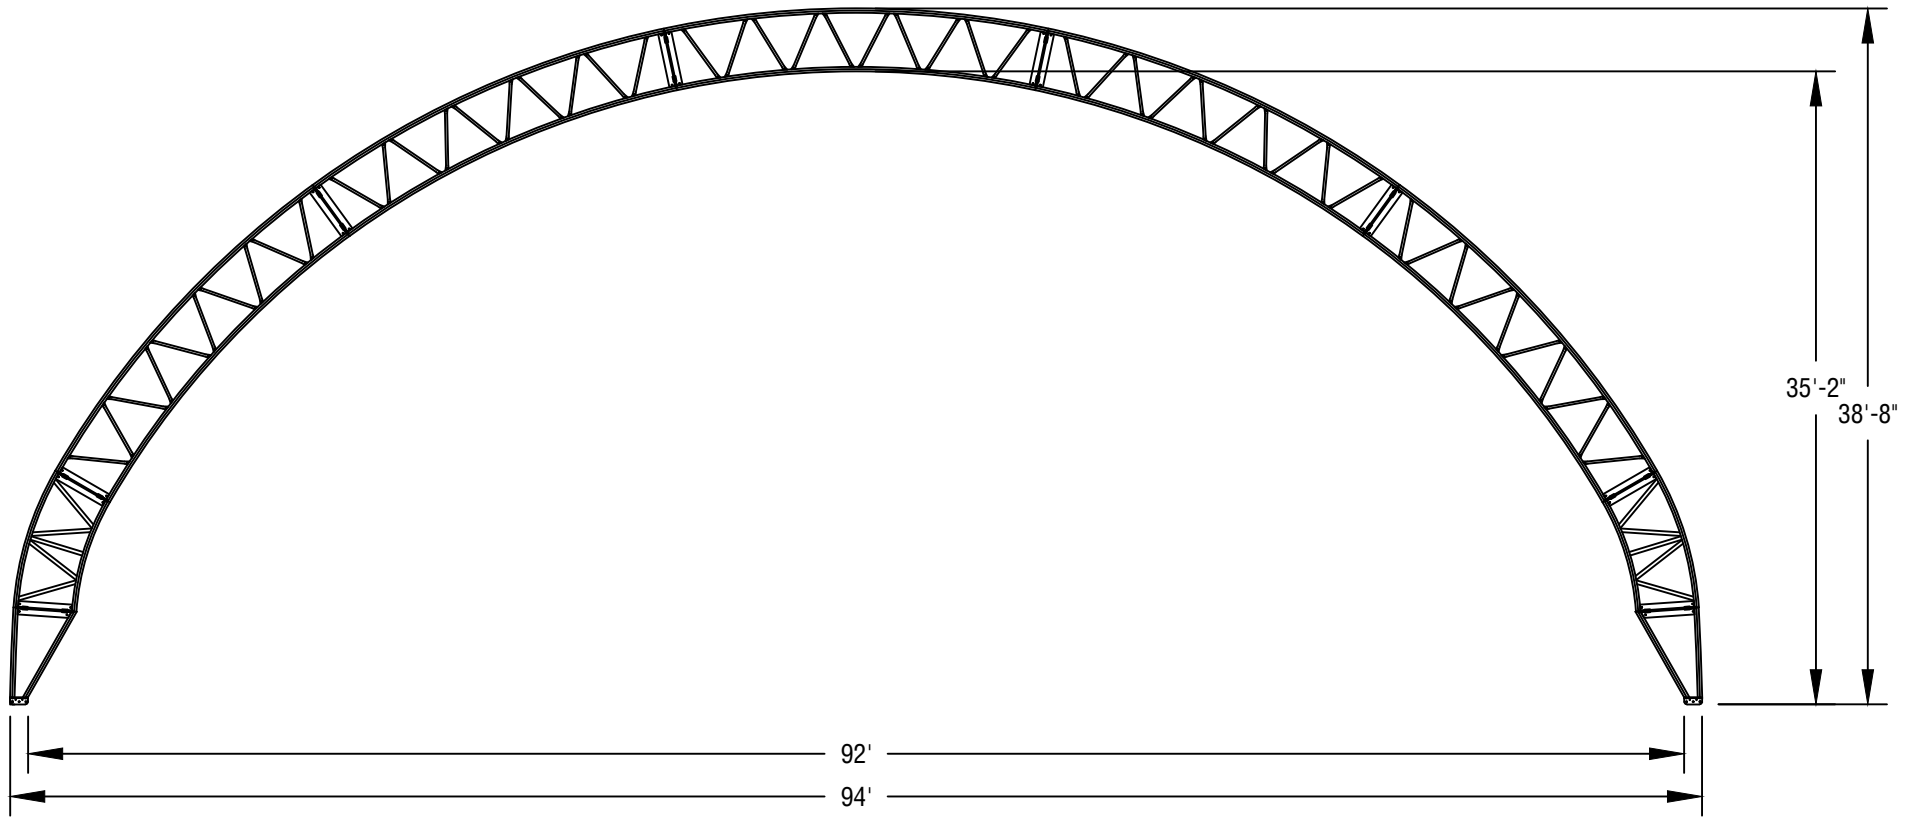

Drawn By:

T.J.B.

Checked By:

Date:

3/19/2020

Project Number:

Sheet Number:

Height Profile

ELEV VIEW
3/32" = 1'-0"

PO Box 2000 - Houghton, IA 52631 USA
Phone: 800-553-1791
Fax: 319-469-4402
Web: www.spantechbuildings.com

Dealer:

Customer:

This drawing is property of Hawkeye Steel Products, Inc. Any reproduction of this drawing without consent of Hawkeye Steel Products, Inc. is strictly prohibited.