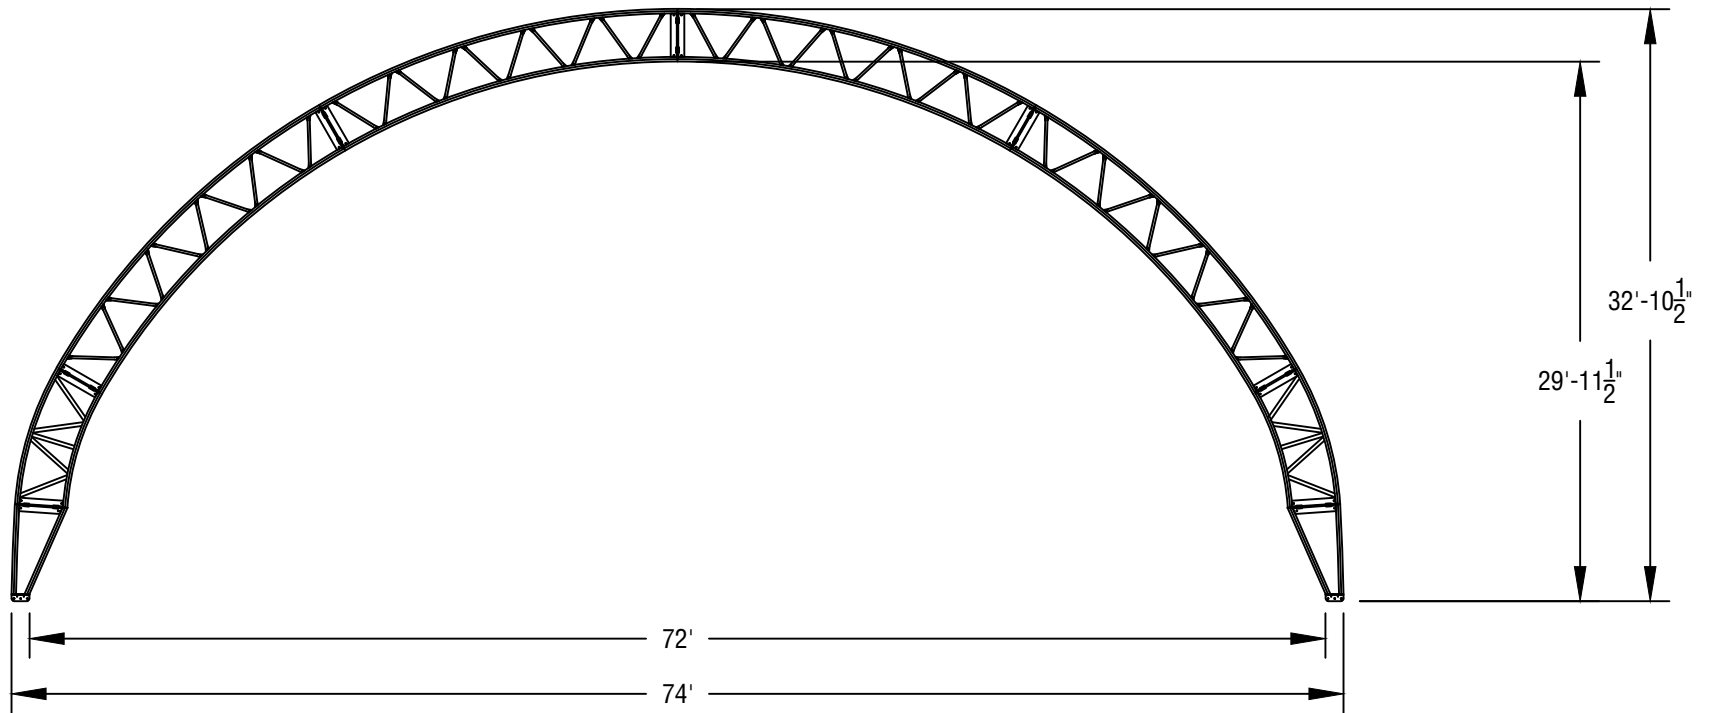

Drawn By:

T.J.B.

Checked By:

Date:

3/19/2020

Project Number:

Sheet Number:

Height Profile

ELEV VIEW
3/32" = 1'-0"