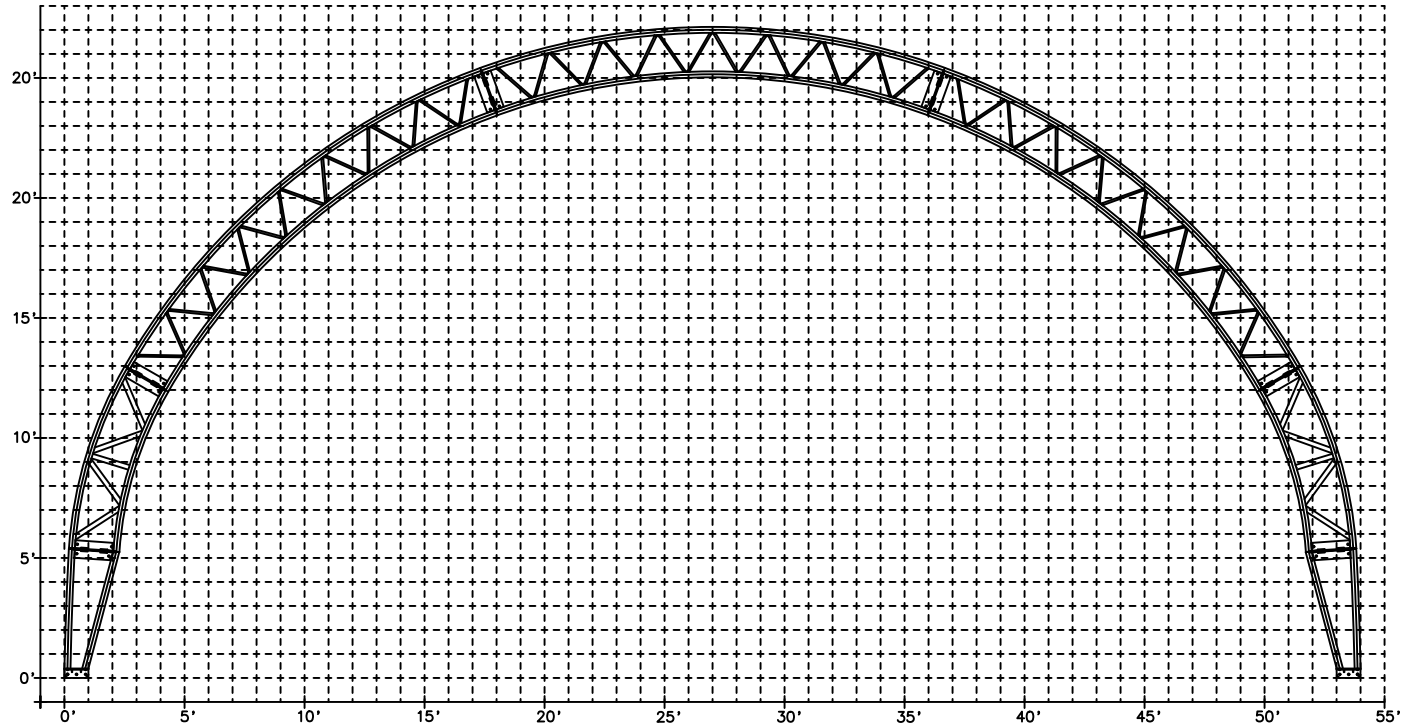

Drawn By:
T.J.B.

Checked By:

Date:
3/19/2020

Project Number:

Sheet Number:
Height Profile

ELEV VIEW
1/8" = 1'-0"

PO Box 2000 - Houghton, IA 52631 USA
Phone: 800-553-1791
Fax: 319-469-4402
Web: www.spantechbuildings.com

Date:

3/19/2020

Project Number:

Sheet Number:

Grid

ELEV VIEW
1/8" = 1'-0"