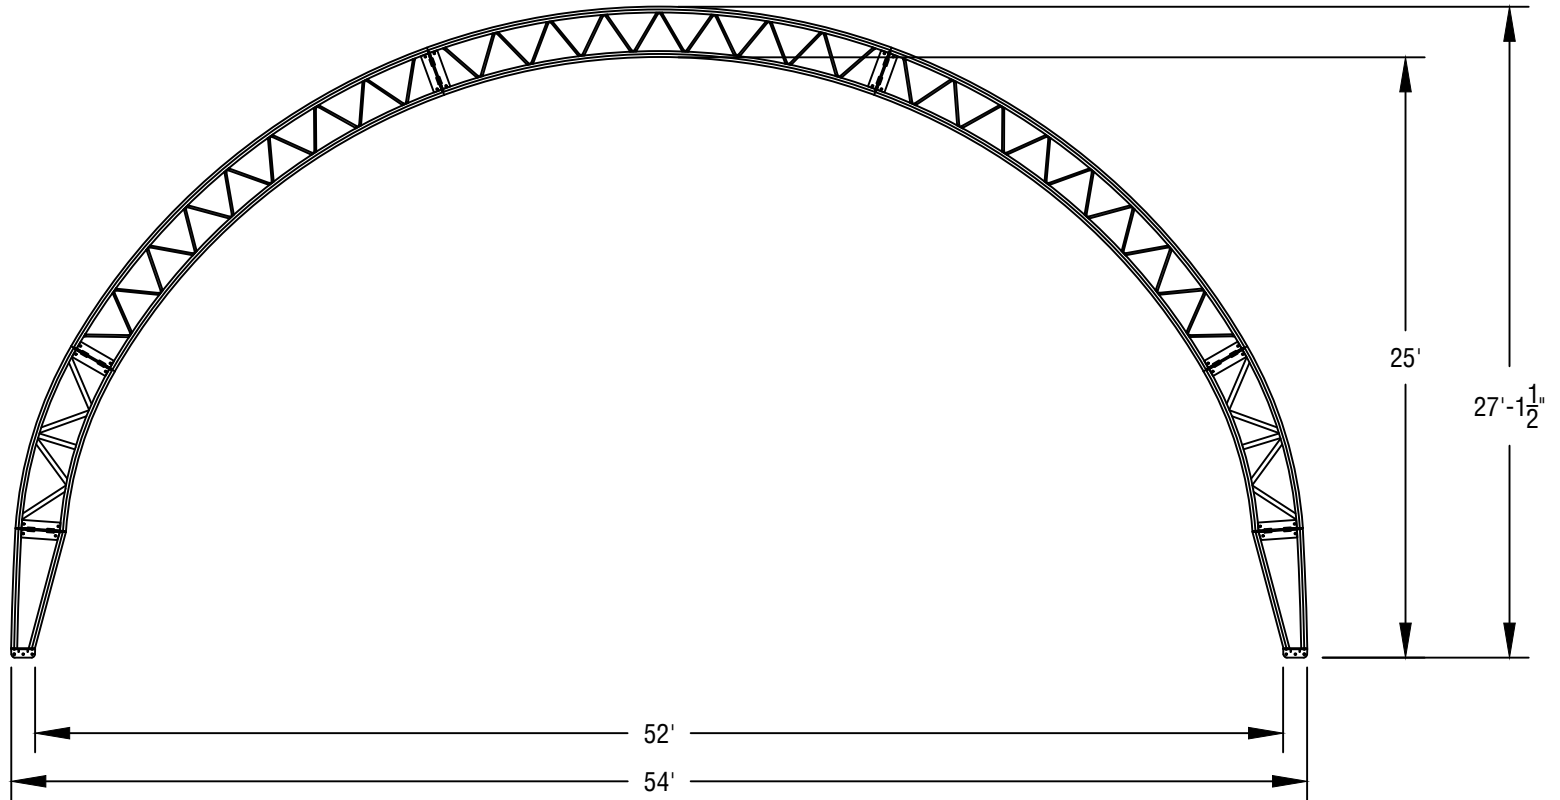

Drawn By:
T.J.B.

Checked By:

Date:
3/19/2020

Project Number:

Sheet Number:
Height Profile

ELEV VIEW
1/8" = 1'-0"

PO Box 2000 - Houghton, IA 52631 USA
Phone: 800-553-1791
Fax: 319-469-4402
Web: www.spantechbuildings.com

Date:

3/19/2020

Project Number:

Sheet Number:

Grid

ELEV VIEW
1/8" = 1'-0"