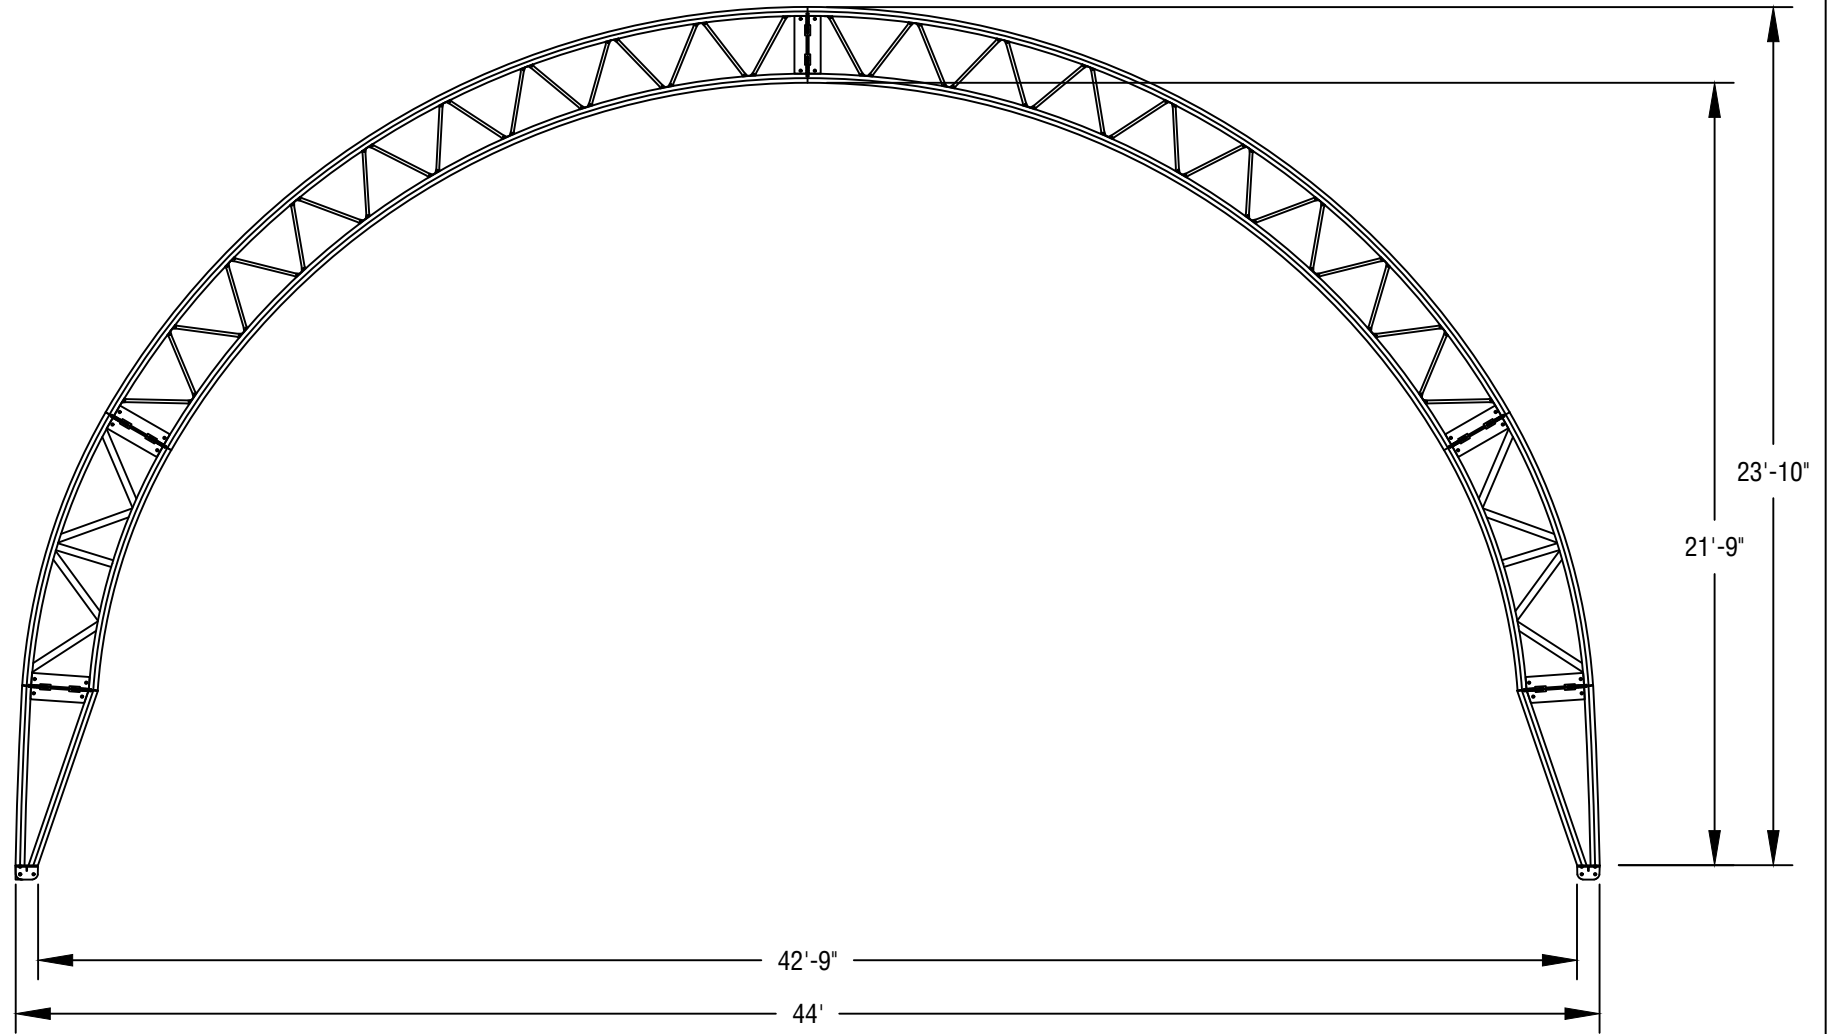

Drawn By:
T.J.B.

Checked By:

Date:
3/19/2020

Project Number:

Sheet Number:
Height Profile

ELEV VIEW
3/16" = 1'-0"

PO Box 2000 - Houghton, IA 52631 USA
Phone: 800-553-1791
Fax: 319-469-4402
Web: www.spantechbuildings.com

Date:

3/19/2020

Project Number:

Sheet Number:

Grid

ELEV VIEW
3/16" = 1'-0"