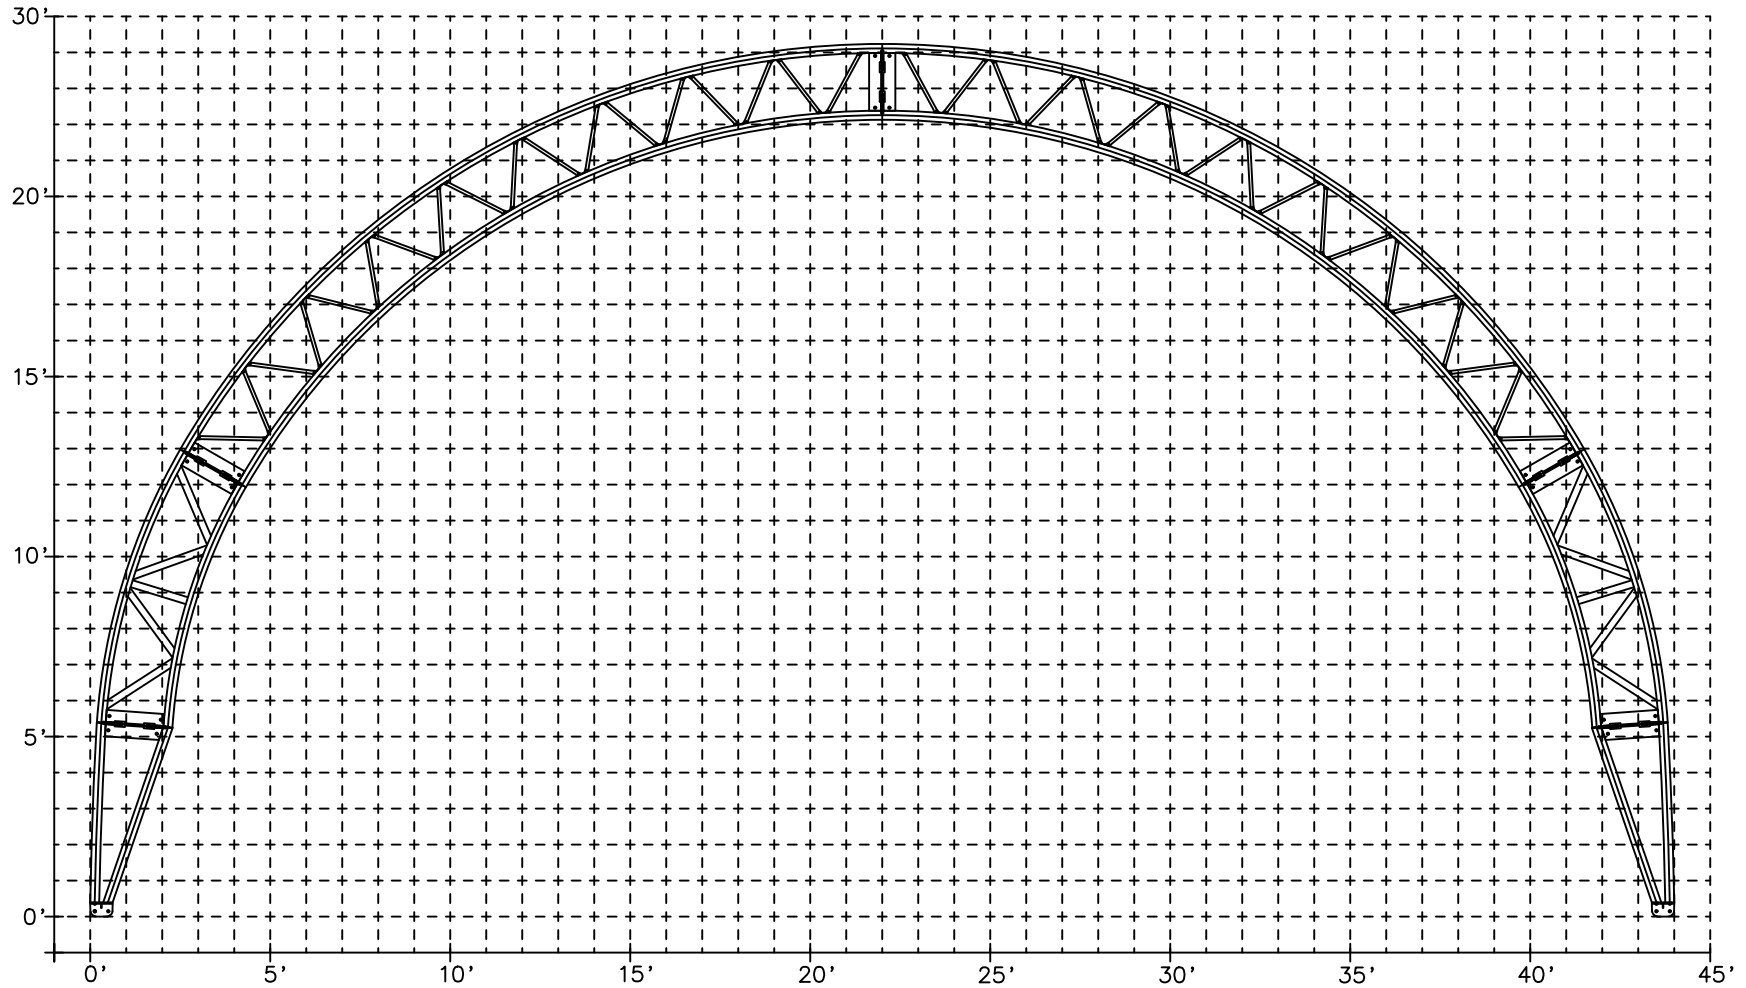

Date:

3/19/2020

Project Number:

Sheet Number:

Grid

ELEV VIEW
3/16" = 1'-0"