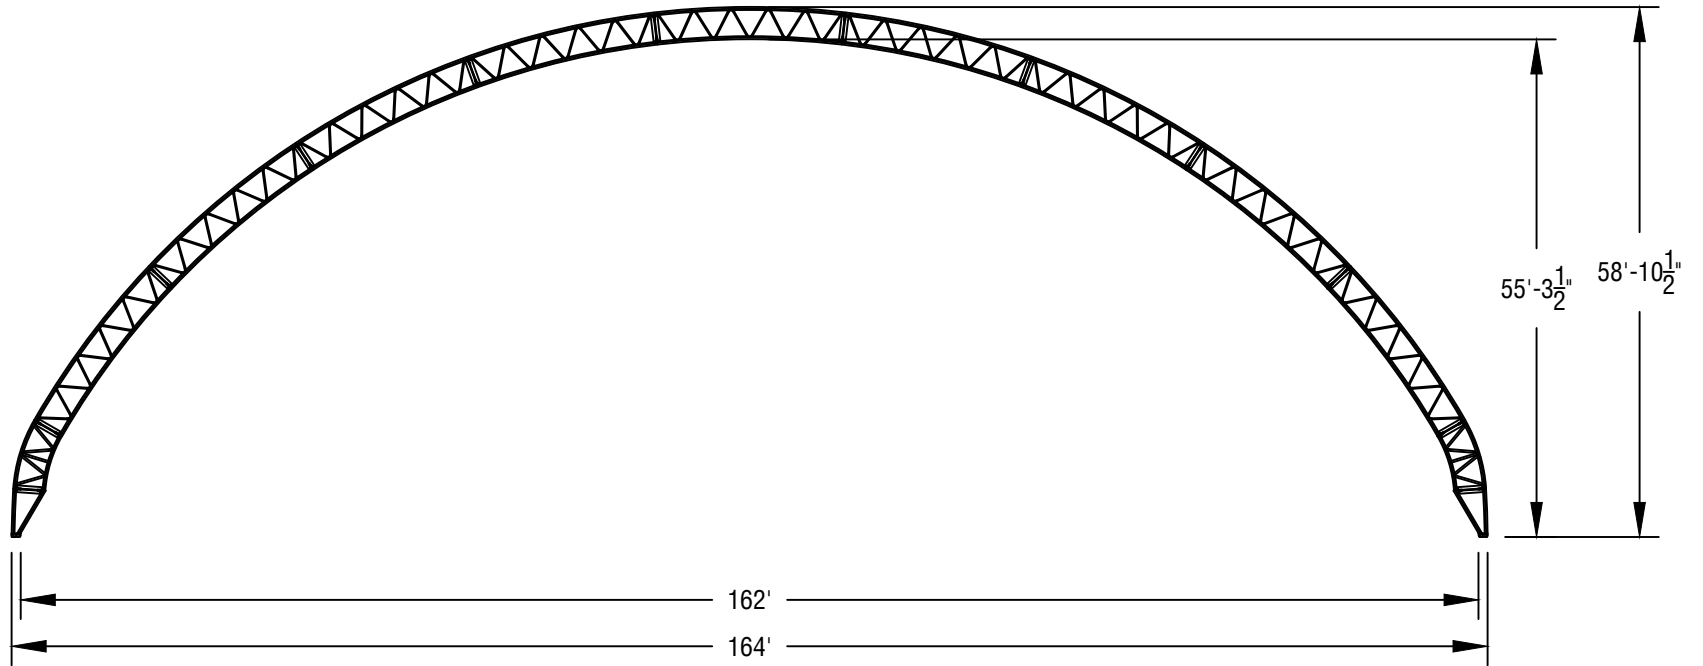

Drawn By:  
T.J.B.

Checked By:

Date:  
3/19/2020

Project Number:

Sheet Number:  
Height Profile

ELEV VIEW  
3/64" = 1'-0"

PO Box 2000 - Houghton, IA 52631 USA  
Phone: 800-553-1791  
Fax: 319-469-4402  
Web: www.spantechbuildings.com

Date:

3/19/2020

Project Number:

Sheet Number:

Grid

ELEV VIEW  
3/64" = 1'-0"