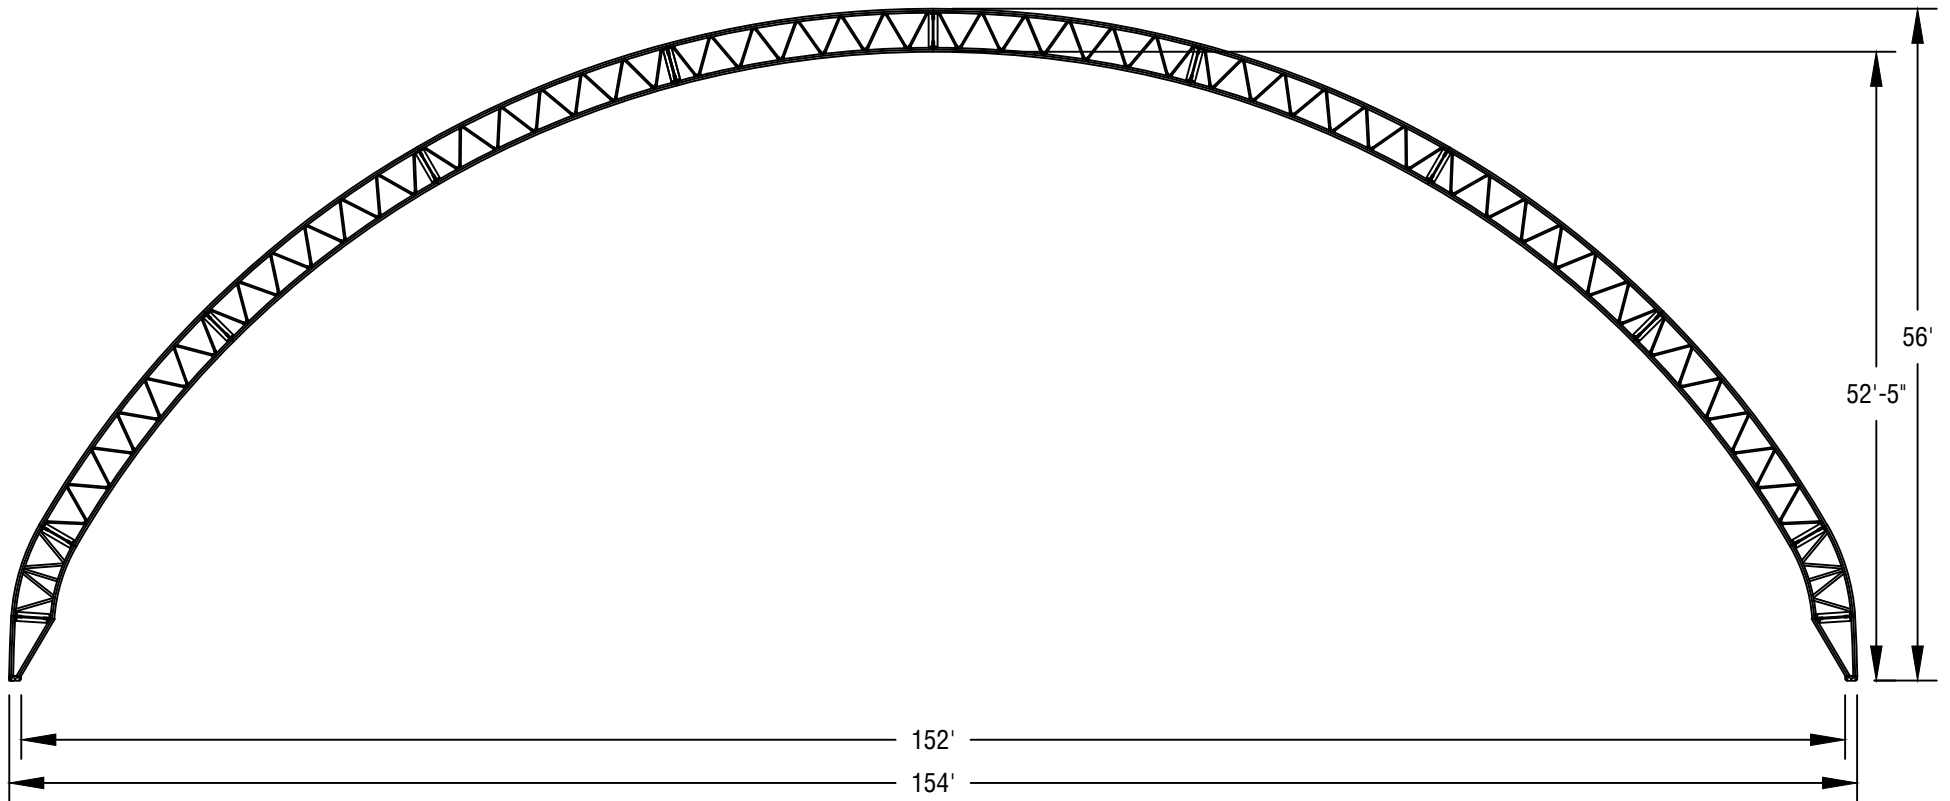

Drawn By:

T.J.B.

Checked By:

Date:

3/19/2020

Project Number:

Sheet Number:

Height Profile

ELEV VIEW
1/16" = 1'-0"