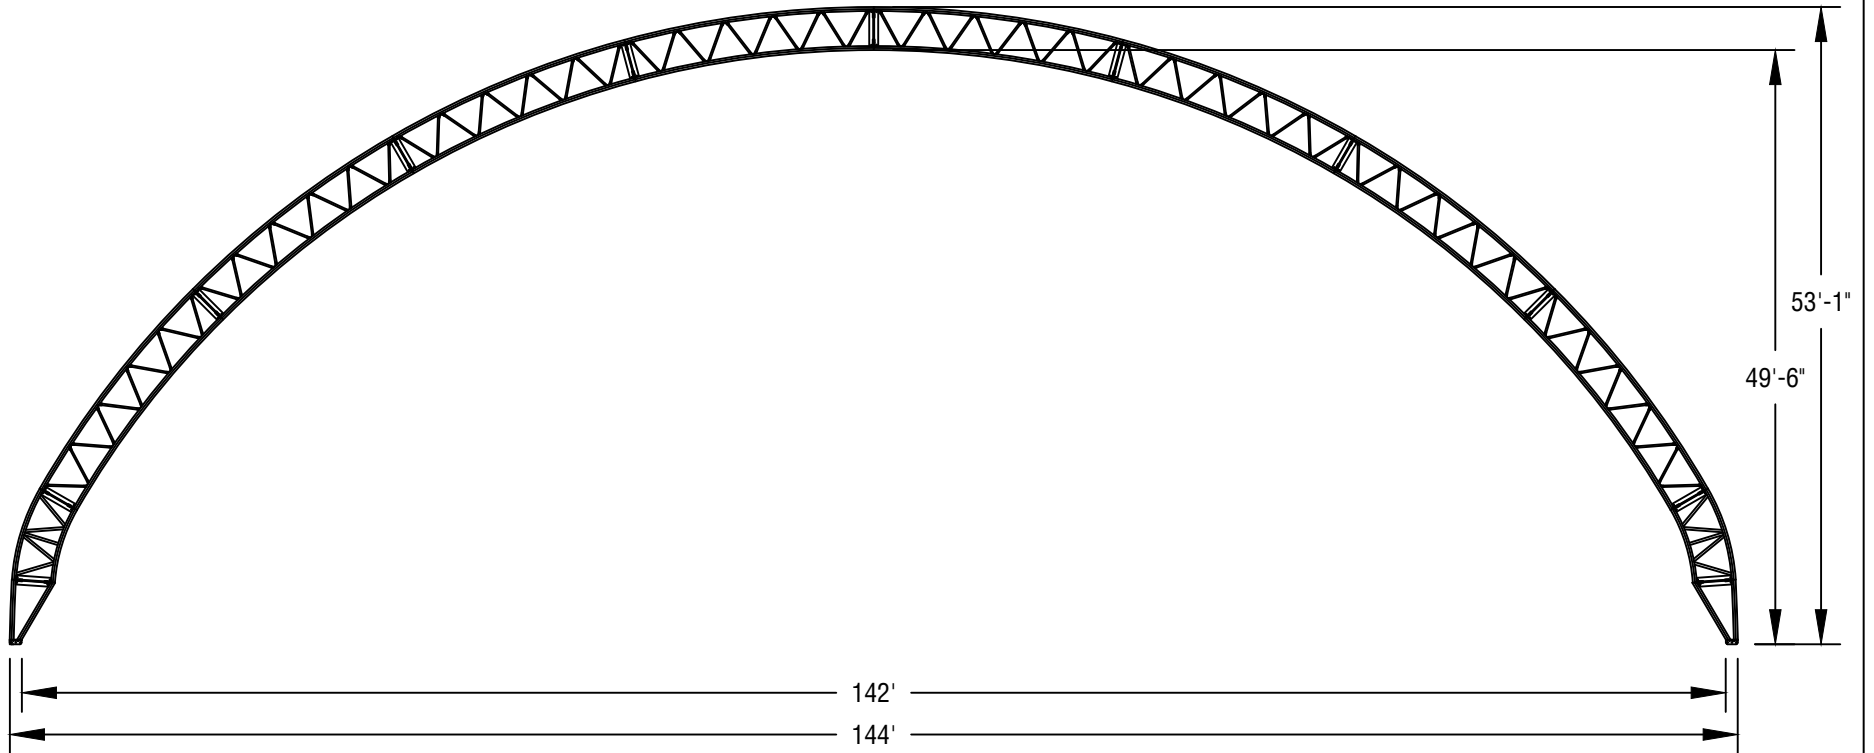

Drawn By:

T.J.B.

Checked By:

Date:

3/19/2020

Project Number:

Sheet Number:

Height Profile

ELEV VIEW
1/16" = 1'-0"