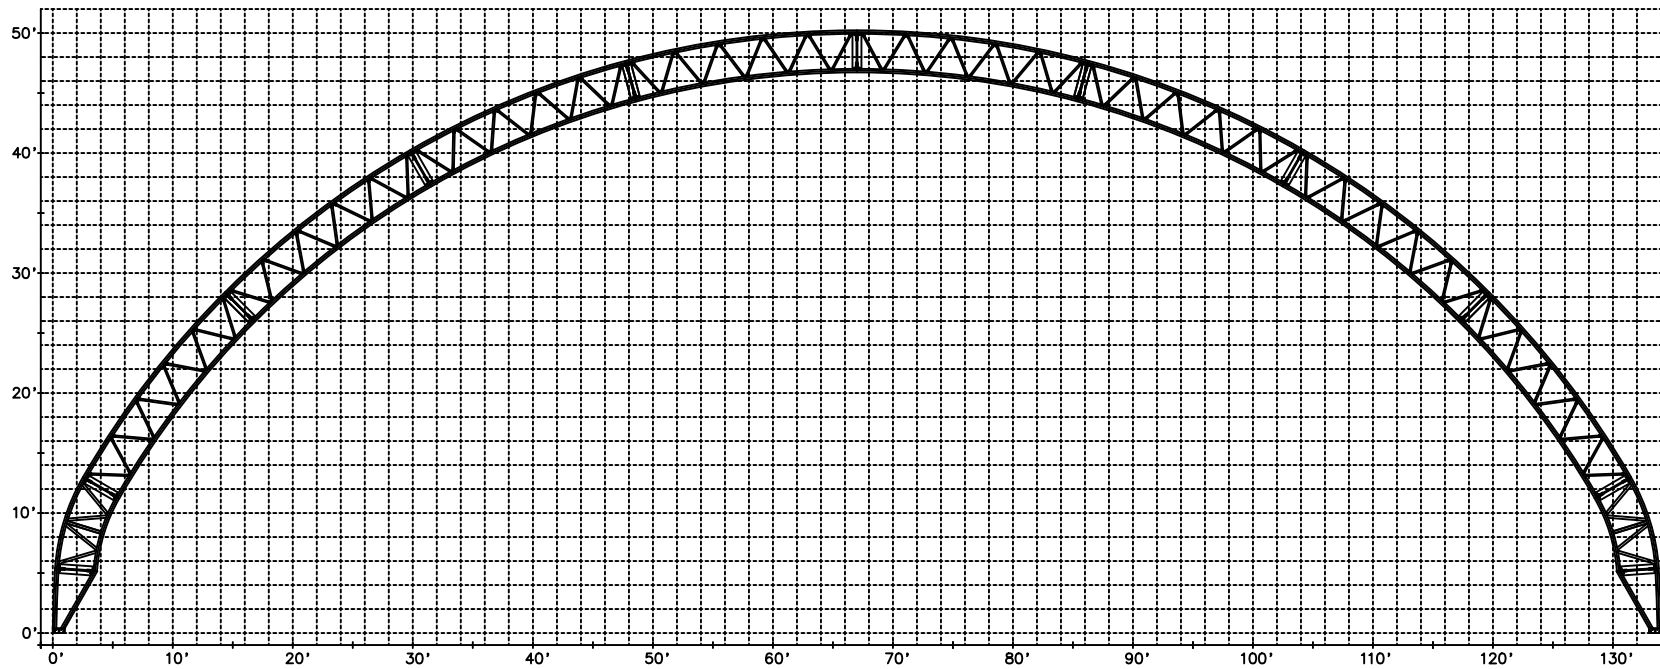

Drawn By:
T.J.B.

Checked By:

Date:
3/19/2020

Project Number:

Sheet Number:
Height Profile

ELEV VIEW
1/16" = 1'-0"

PO Box 2000 - Houghton, IA 52631 USA
Phone: 800-553-1791
Fax: 319-469-4402
Web: www.spantechbuildings.com

Date:

3/19/2020

Project Number:

Sheet Number:

Grid

ELEV VIEW
1/16" = 1'-0"