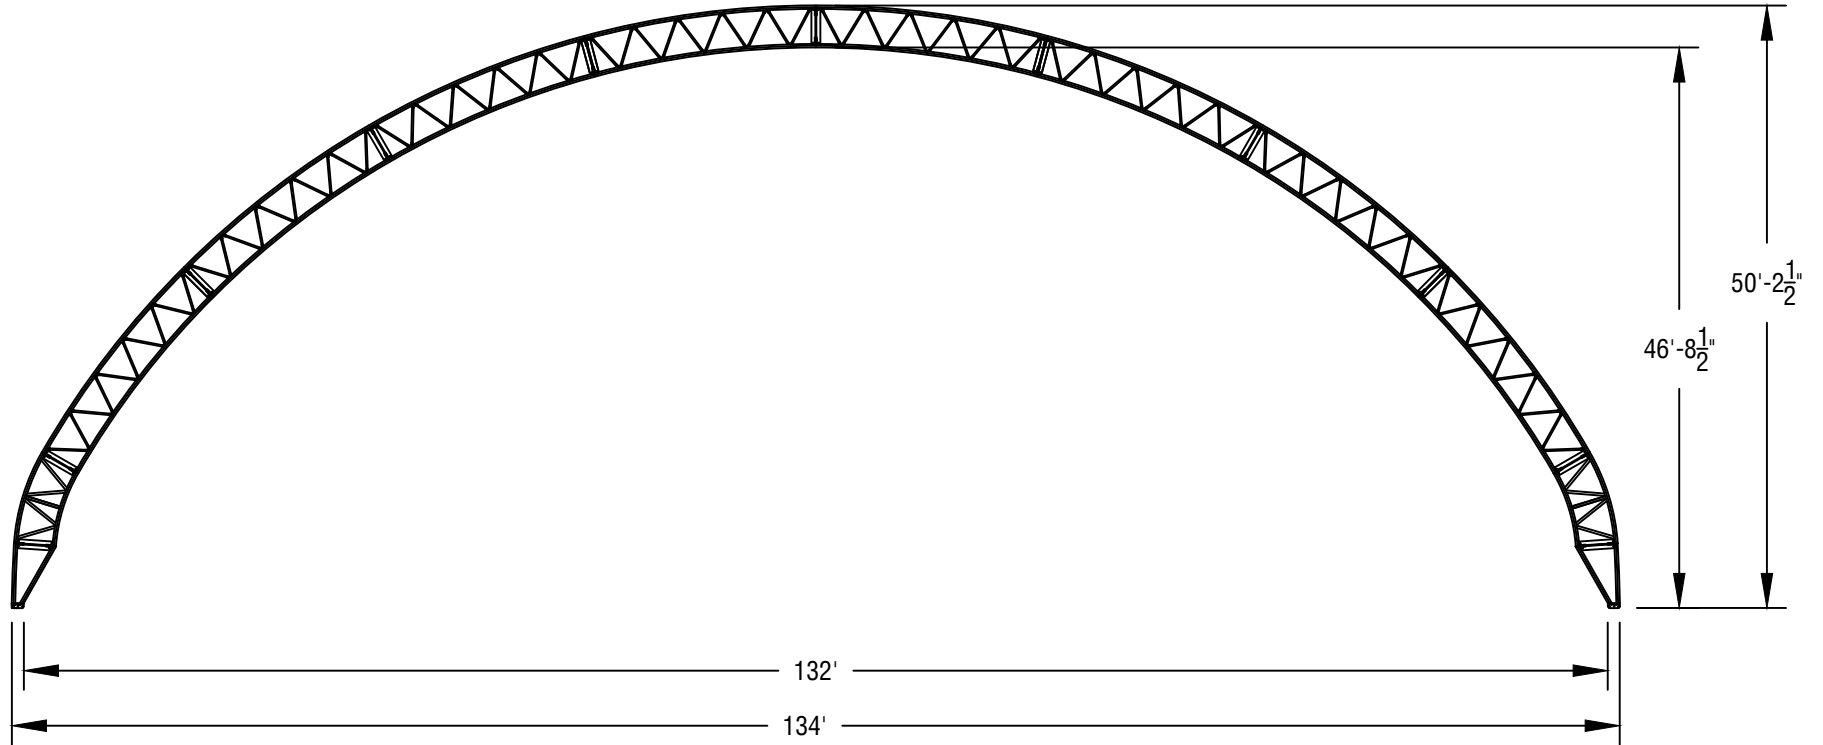

Drawn By:
T.J.B.

Checked By:

Date:
3/19/2020

Project Number:

Sheet Number:
Height Profile

ELEV VIEW
1/16" = 1'-0"

PO Box 2000 - Houghton, IA 52631 USA
Phone: 800-553-1791
Fax: 319-469-4402
Web: www.spantechbuildings.com

Date:

3/19/2020

Project Number:

Sheet Number:

Grid

ELEV VIEW
1/16" = 1'-0"