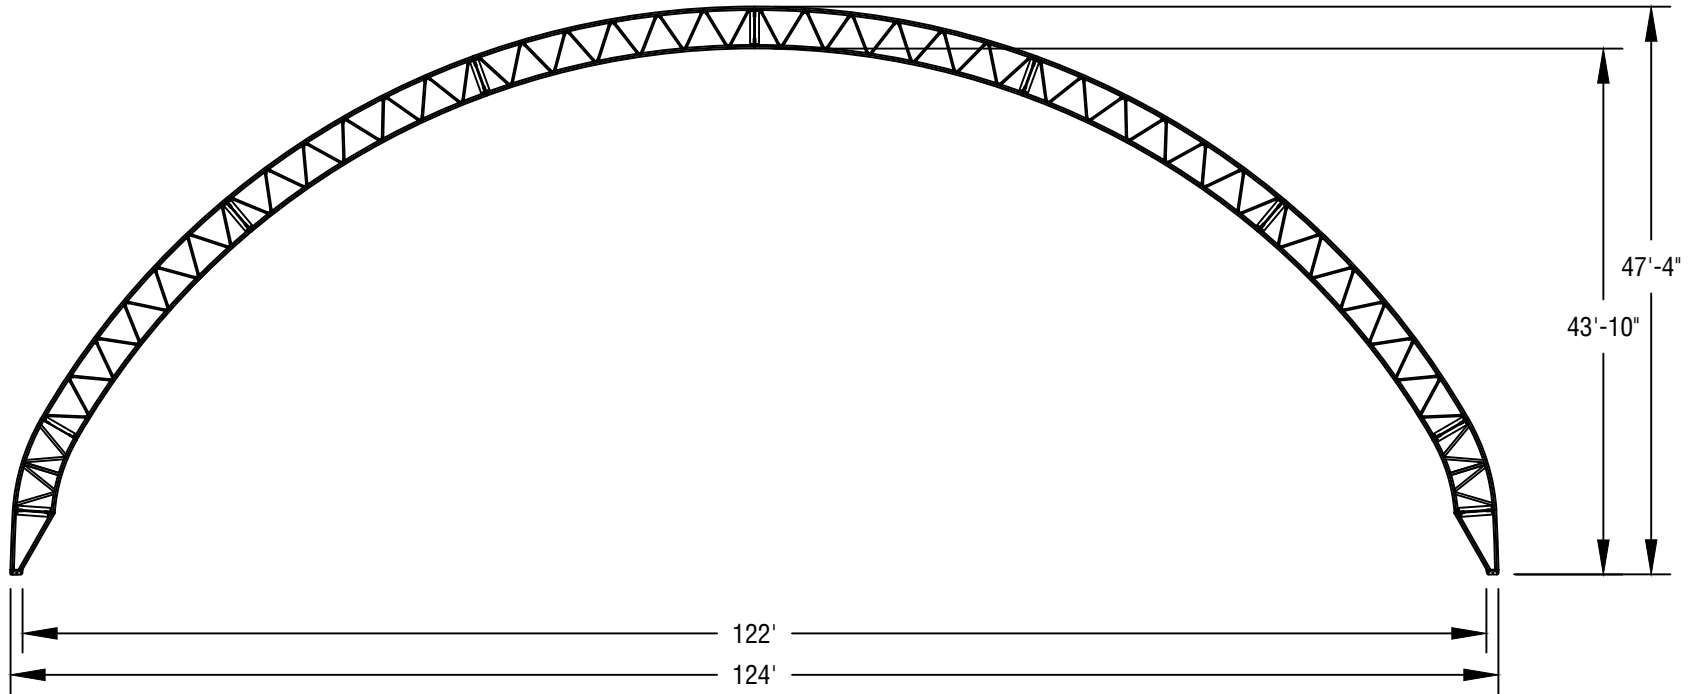

Drawn By:

T.J.B.

Checked By:

Date:

3/19/2020

Project Number:

Sheet Number:

Height Profile

ELEV VIEW  
1/16" = 1'-0"

PO Box 2000 - Houghton, IA 52631 USA  
Phone: 800-553-1791  
Fax: 319-469-4402  
Web: www.spantechbuildings.com

Dealer:

Customer:

This drawing is property of Hawkeye Steel Products, Inc. Any reproduction of this drawing without consent of Hawkeye Steel Products, Inc. is strictly prohibited.

ELEV VIEW  
1/16" = 1'-0"