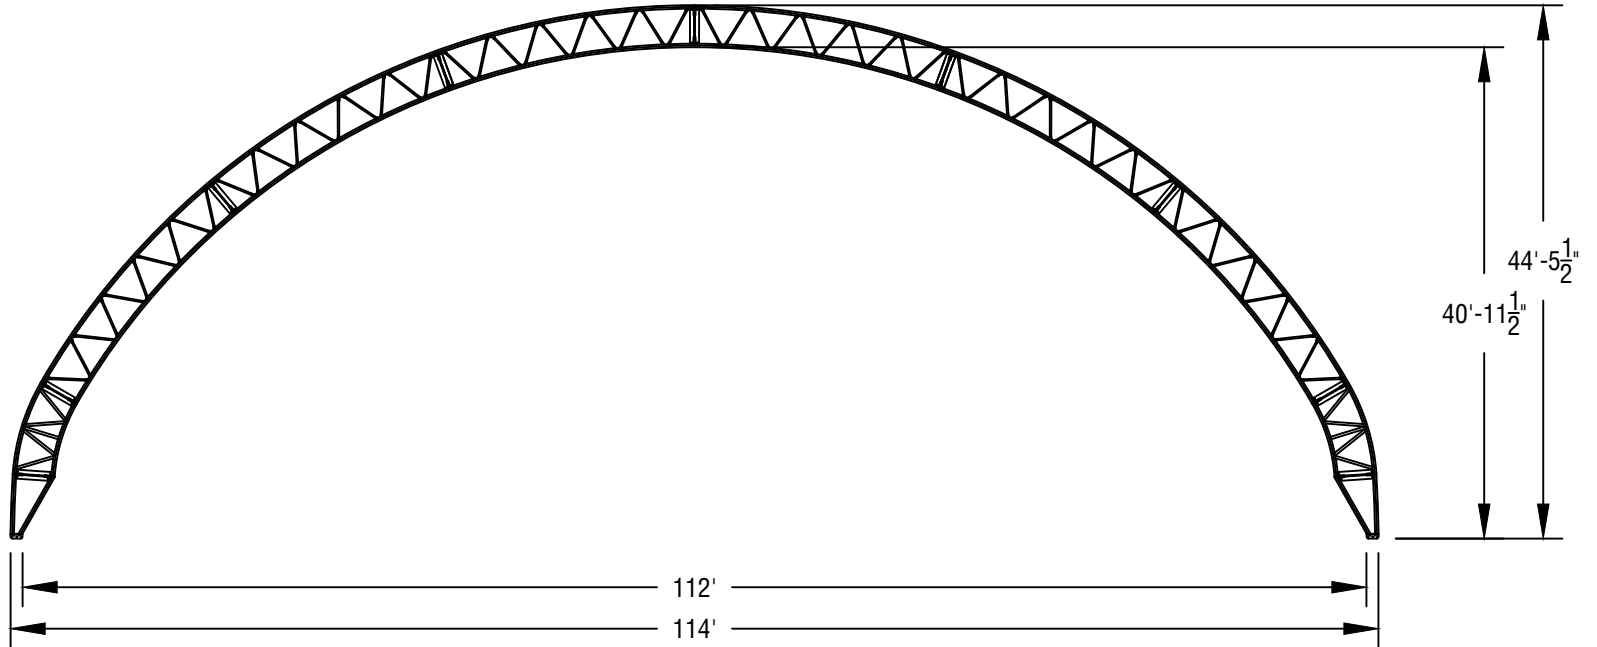

Drawn By:
T.J.B.

Checked By:

Date:
3/19/2020

Project Number:

Sheet Number:
Height Profile

ELEV VIEW
1/16" = 1'-0"

PO Box 2000 - Houghton, IA 52631 USA
Phone: 800-553-1791
Fax: 319-469-4402
Web: www.spantechbuildings.com

Date:
3/19/2020

Project Number:

Sheet Number:
Grid

ELEV VIEW
1/16" = 1'-0"